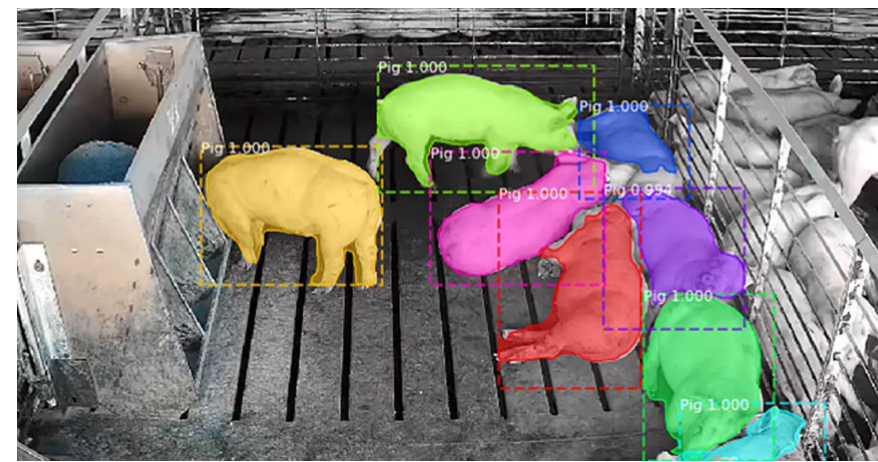

Double the **ECONOMIC IMPACT**
of agriculture in Missouri by 2030 while sustaining our
NATURAL RESOURCES

The Age of DIGITAL AGRICULTURE

The Age of DIGITAL AGRICULTURE

Potential for collecting

28 MB PER KERNEL

Making sense of

BIG DATA

Match new technology with

BROADBAND ACCESS

Co-Production of
ENERGY AND FOOD

Create ways to help new entrants access
LAND

Lead the movement to

REGENERATIVE AGRICULTURE