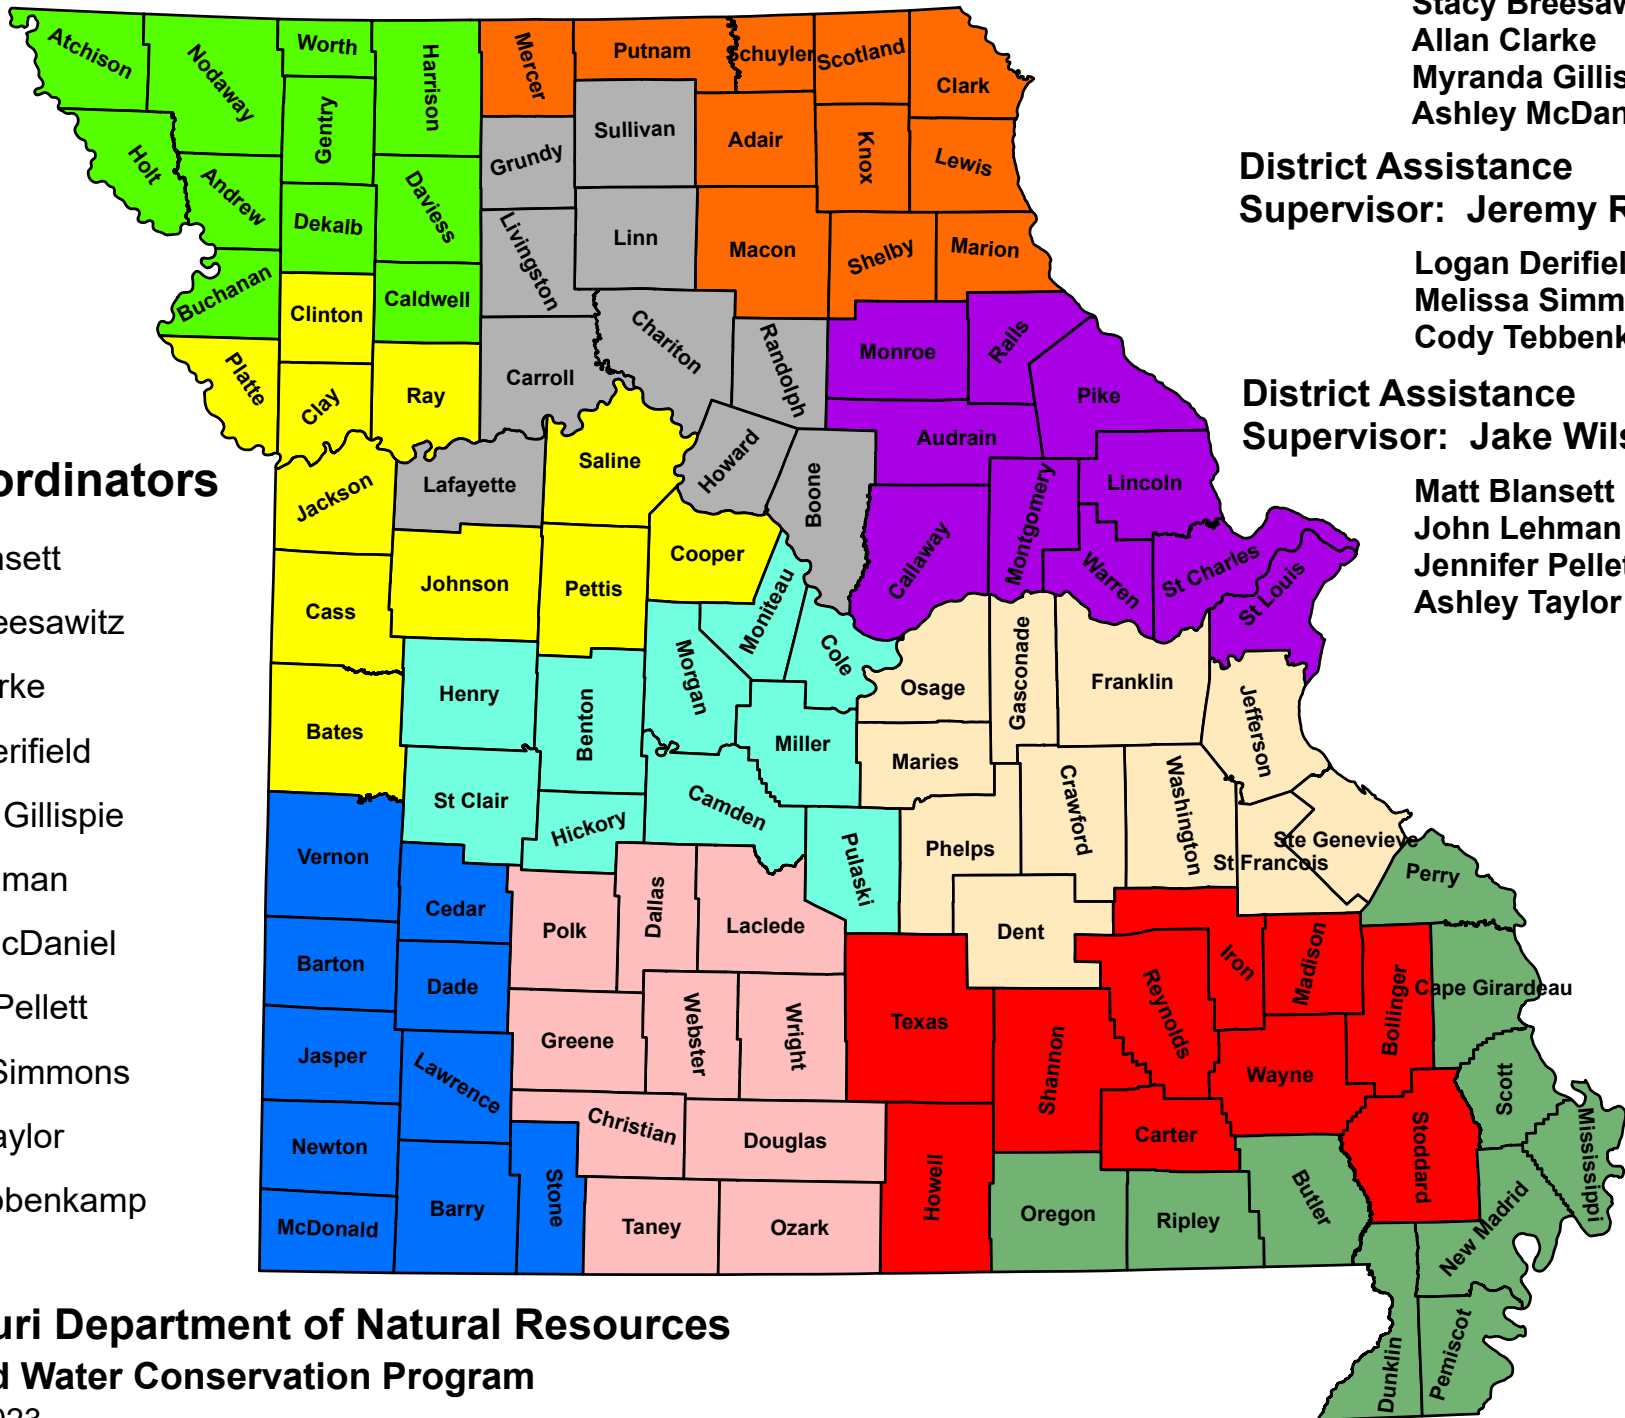

# District Support Section

## Coordinator Assignments

**District Assistance  
Supervisor: Josh Poynor**

Stacy Breesawitz  
Allan Clarke  
Myranda Gillispie  
Ashley McDaniel

**District Assistance  
Supervisor: Jeremy Redden**

Logan Derifield  
Melissa Simmons  
Cody Tebbenkamp

**District Assistance  
Supervisor: Jake Wilson**

Matt Blansett  
John Lehman  
Jennifer Pellett  
Ashley Taylor