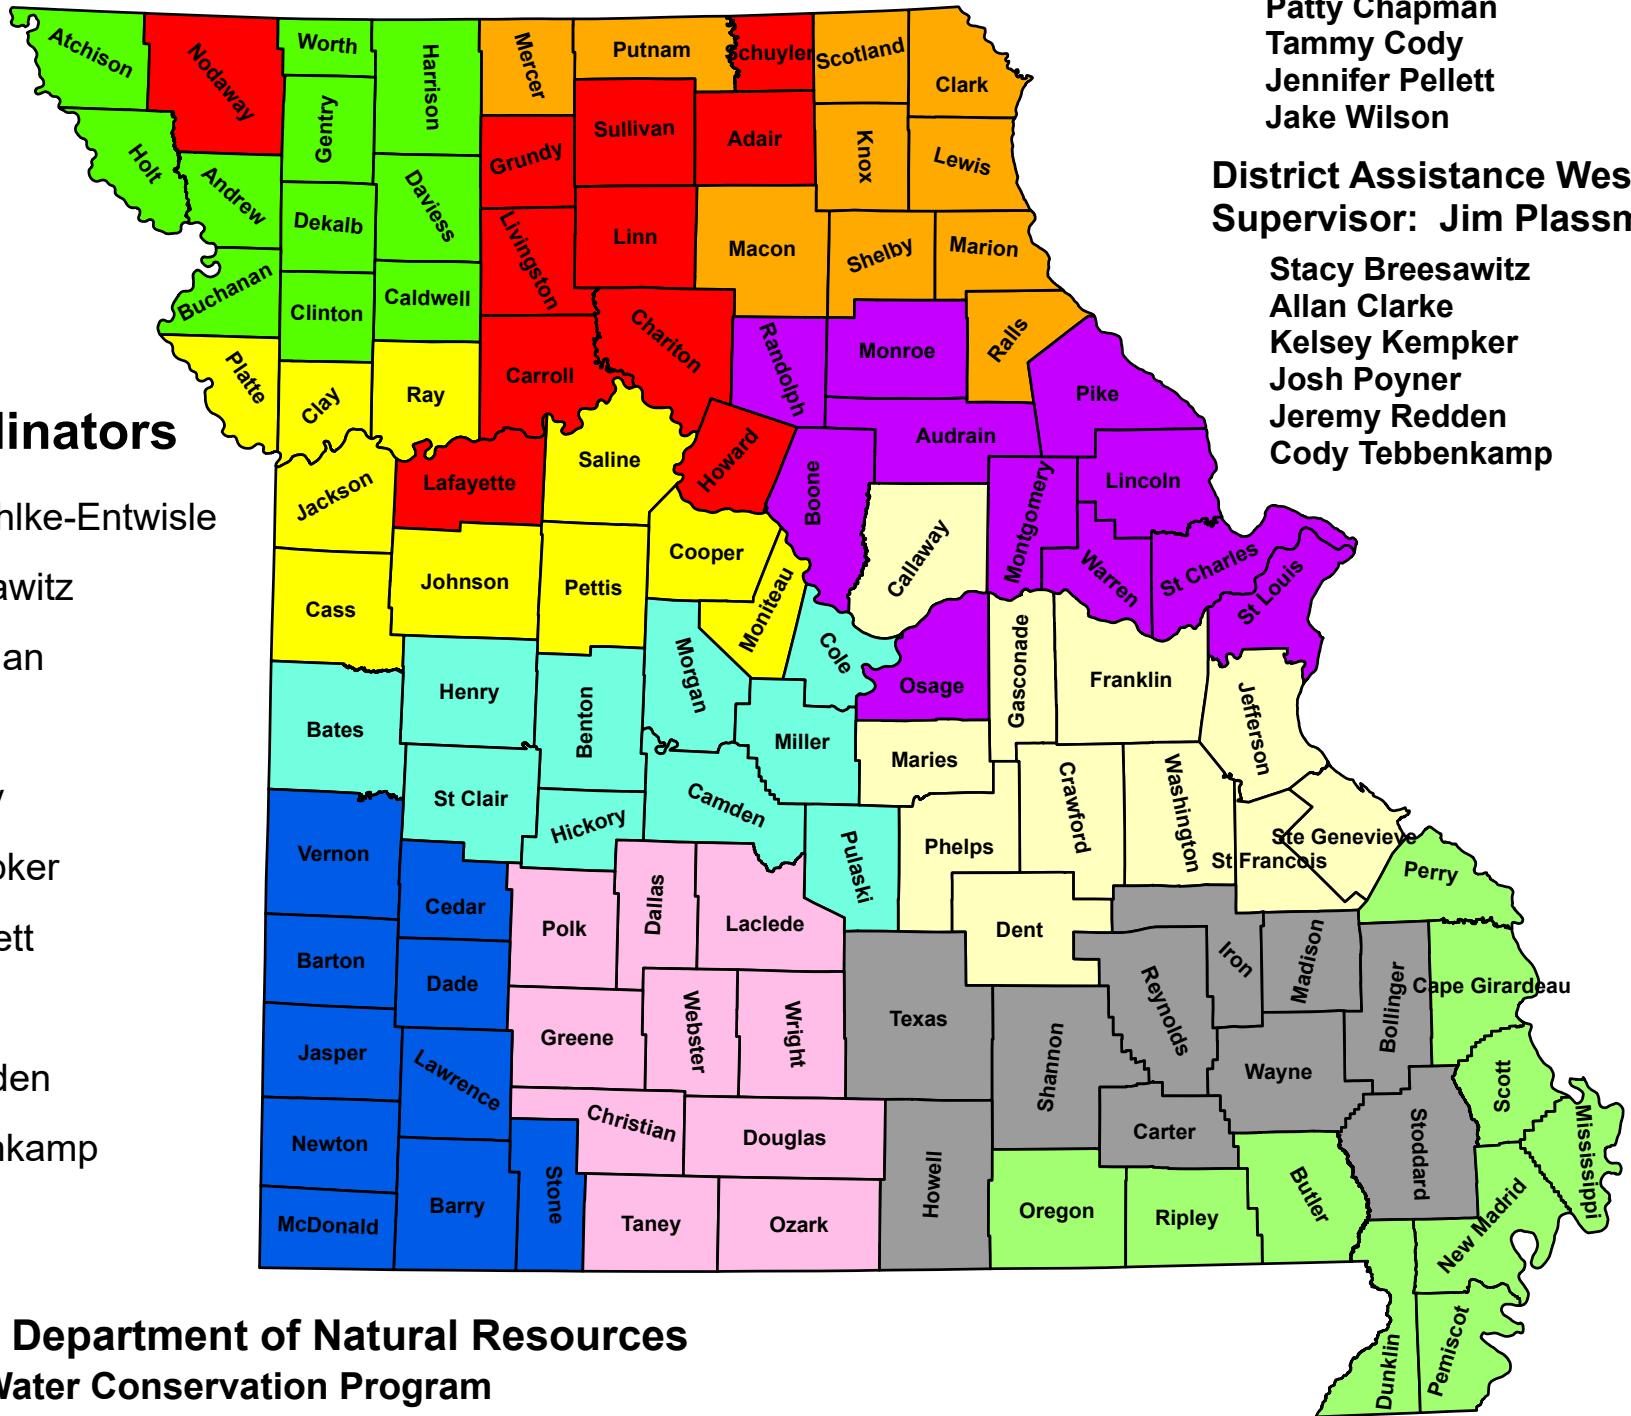

District Support Section

Coordinator Assignments

District Assistance East
Supervisor: Jim Boschert

Madeline Behlke-Entwisle
Patty Chapman
Tammy Cody
Jennifer Pellett
Jake Wilson

District Assistance West
Supervisor: Jim Plassmeyer

Stacy Breesawitz
Allan Clarke
Kelsey Kempker
Josh Poyner
Jeremy Redden
Cody Tebbenkamp

District Coordinators

- Madeline Behlke-Entwisle
- Stacy Breesawitz
- Patty Chapman
- Allan Clarke
- Tammy Cody
- Kelsey Kempker
- Jennifer Pellett
- Josh Poyner
- Jeremy Redden
- Cody Tebbenkamp
- Jake Wilson